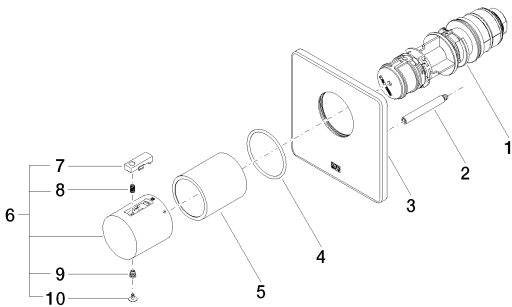

polished chrome

Accessory is required for this item.

Dimensional drawing

All dimensions in mm / inch = mm x 0,0394

Bathtub - LULU

xTOOL Concealed thermostat without volume control 1/2" - polished chrome

Article number: 36 501 710-00

Required article

NO IMAGE

AVAILABLE

35 503 970-90 0010

xTOOL Concealed thermostat
rough without volume control

Bathtub - LULU

xTOOL Concealed thermostat without volume control 1/2" - polished chrome

Article number: 36 501 710-00

Spare parts list

Number	Item Number	Designation	Number of units
1	90 15 02 063 00 90	cartridge	1
2	04 31 09 095 00 90	bar	1
3	09 11 02 329-00	plate	1
4	09 14 10 049 90	seal	1
5	09 21 02 112-00	sleeve	1
6	04 17 33 004 01-00	handle	1
7	09 21 33 010-00	handle	1
8	09 16 02 027 90	spring	1
9	09 30 30 136 90	screw	1
10	09 31 20 049-00	plug	1