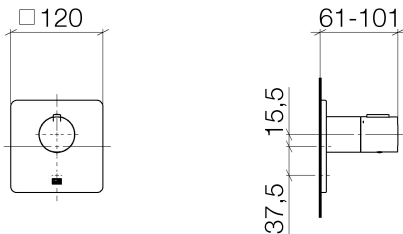

Bathtub - LULU

xTOOL Concealed thermostat without volume control 1/2" - polished chrome

Article number: 36 501 710-00

- Cover plate 4-3/4" x 4-3/4"
- Temperature control handle with safety lock at 100 °F/ 38°C
- Thermostat cartridge

polished chrome

Accessory is required for this item.

Dimensional drawing

All dimensions in mm / inch = mm x 0,0394

Bathtub - LULU

xTOOL Concealed thermostat without volume control 1/2" - polished chrome

Article number: 36 501 710-00

Required article

NO IMAGE

AVAILABLE

35 503 970-90 0010

xTOOL Concealed thermostat
rough without volume control

Bathtub - LULU

xTOOL Concealed thermostat without volume control 1/2" - polished chrome

Article number: 36 501 710-00